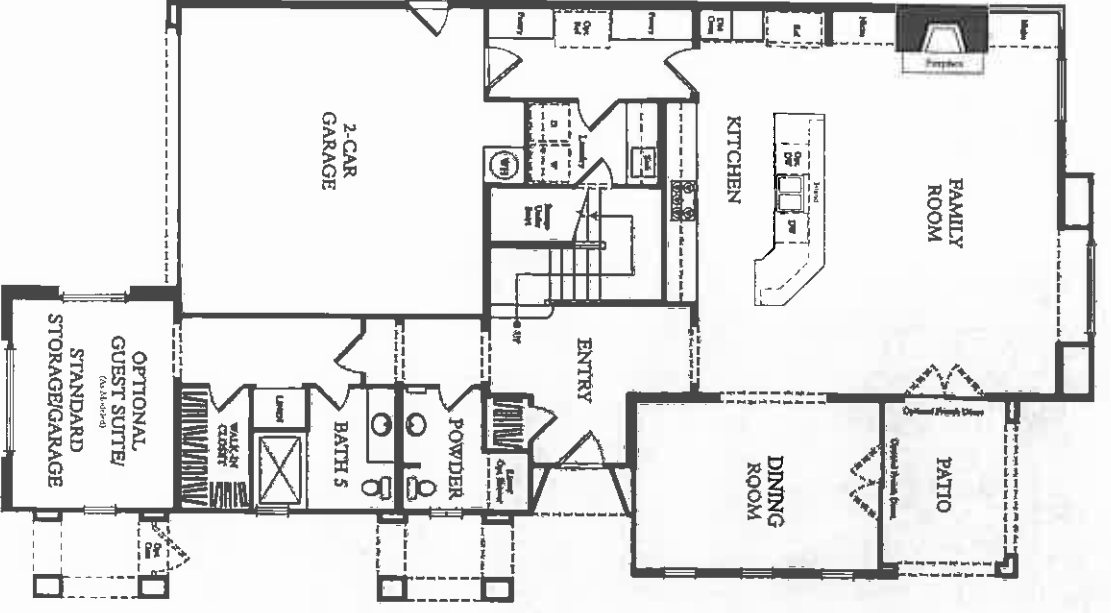

Residence

FOUR

THIS IS THE HOME everyone will want to come to be for celebrations and game nights. The large family and bonus rooms, a covered patio and island kitchen make the perfect place for entertainment.

Approx. 3,149 to 3,314 Sq. Ft.

4 Bedrooms

4 Bathrooms

Formal Dining Room

Family Room

Bonus Room

2-Car Garage with Storage

Optional Guest Suite with Bathroom, 5 and Powder Room, at Bedroom 4 and Storage

Optional Bedroom 5 at Bonus Room

Residence
4A

Residence
4B

Residence
4C
(AS MODELED)

.....
FIRST
Floor

.....
SECOND
Floor

Porches, windows, walls, doors and decks vary per elevation. William Lyon Homes reserves the right to change product, design, specifications, materials, prices and terms without prior notice.