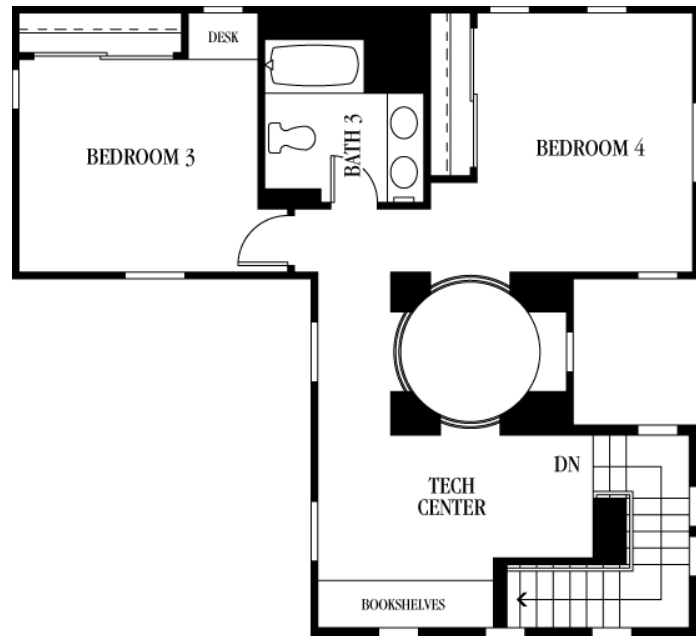

## Residence 1

2 Story  
 4 Bedroom, 3 BA  
 2,100 sq. ft. (approx.)  
 2 Car Garage

## Residence 2

2 Story  
4 Bedroom, 2.5 BA  
2,200 sq. ft. (approx.)  
2 Car Garage

## Residence 3

2 Story  
3 Bedroom + Loft, 2.5 BA  
2,500 sq. ft. (approx.)  
3 Car Garage

## Residence 4

2 Story  
 4 BR + Loft, 3 BA  
 2,600 sq. ft. (approx.)  
 2 Car Garage