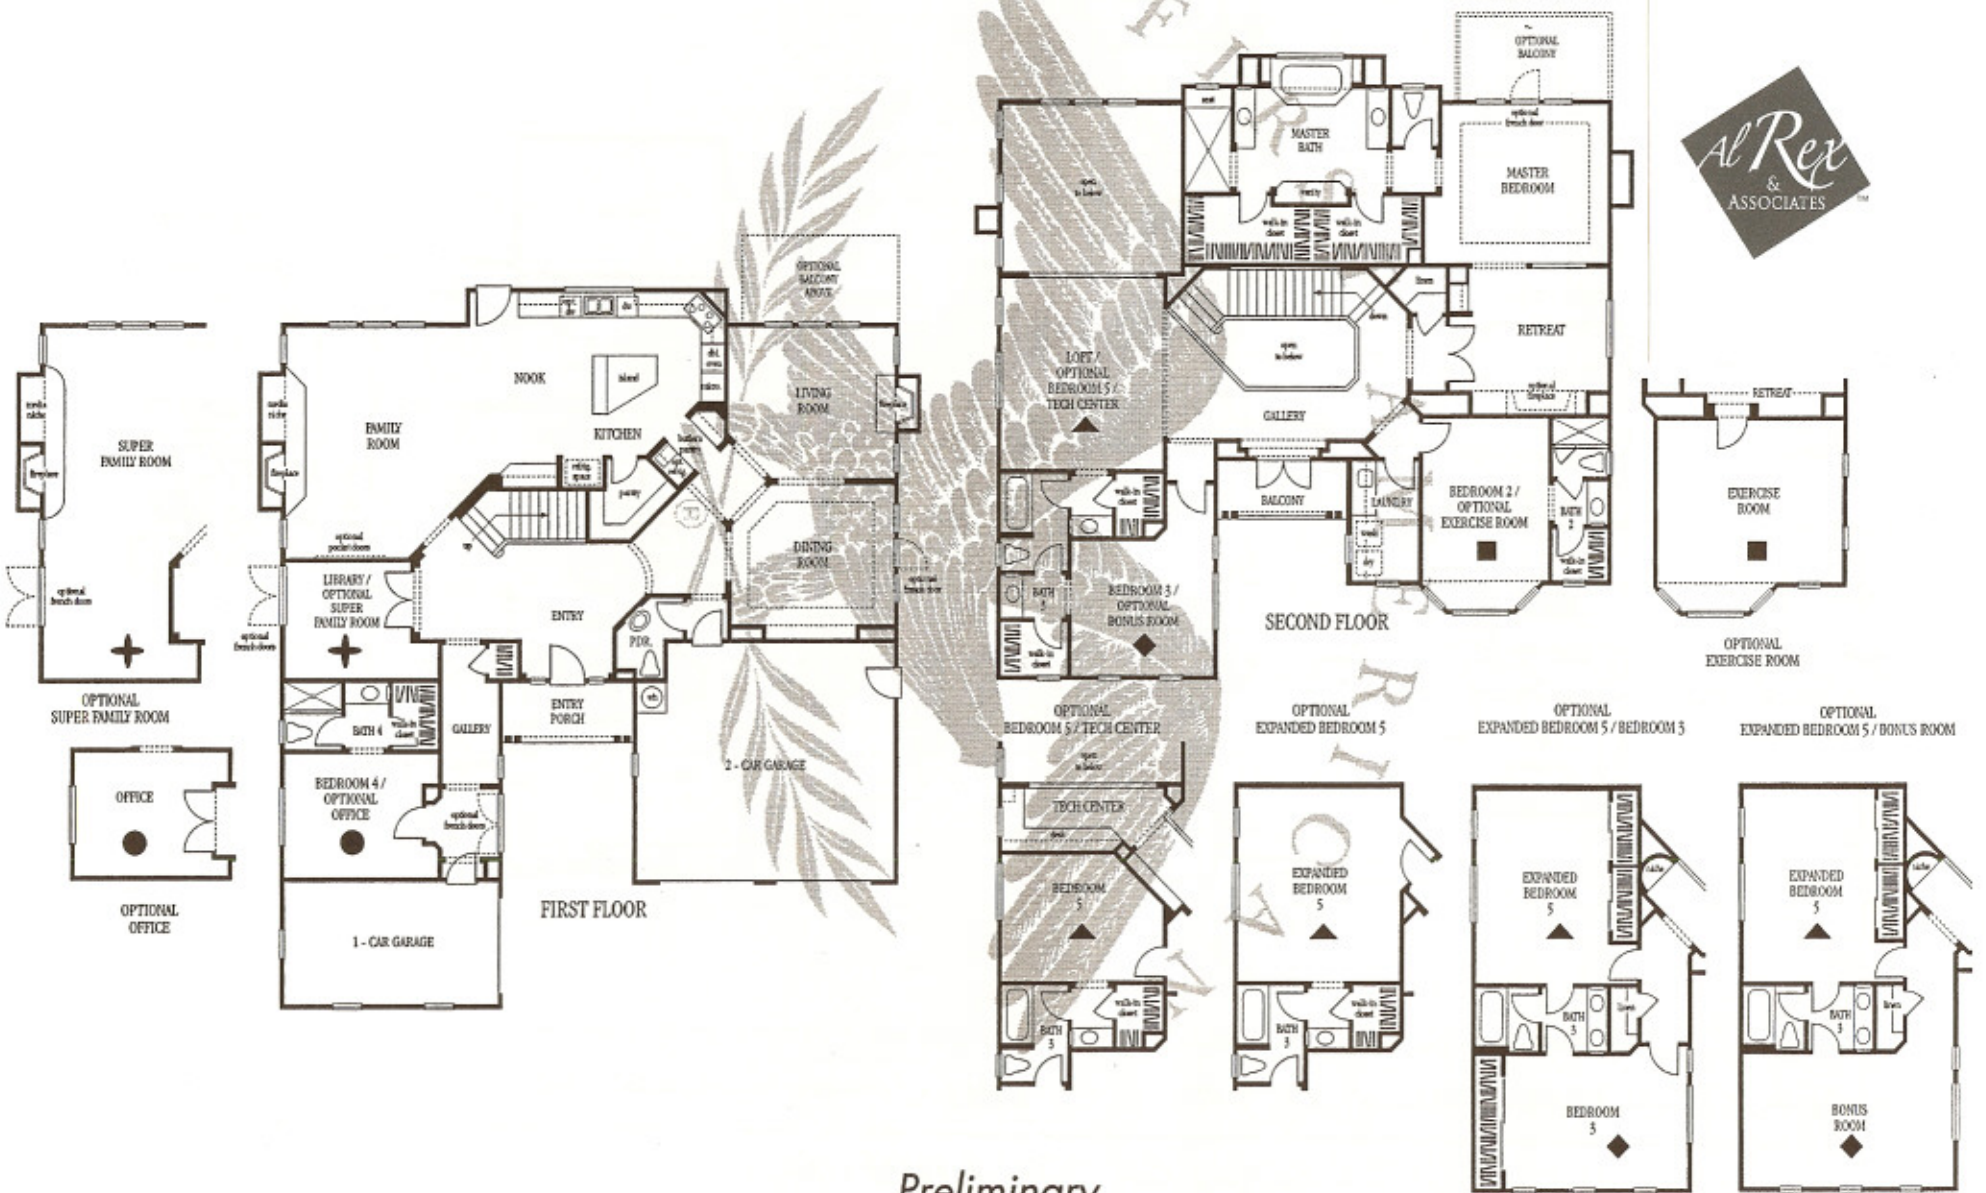

Residence Four

Two Stories • Approximately 3,950 Square Feet • 4 Bedrooms • 4 Full Baths • 1 Powder Room • Loft • Library • Butler's Pantry • Master Retreat • 3 Car Garage

Structural Options Offered: office, super family room, bedroom 5 with tech center, expanded bedroom 5, expanded bedroom 5 with bedroom 3, expanded bedroom 5 with bonus room, exercise room, master bedroom balcony

Preliminary

Exterior detail, deck and some window locations may vary per elevation. Floor plans, specifications, materials, features, and exterior colors without prior notice. *are artist's rendering and are not to scale. Square footages are approximate.*