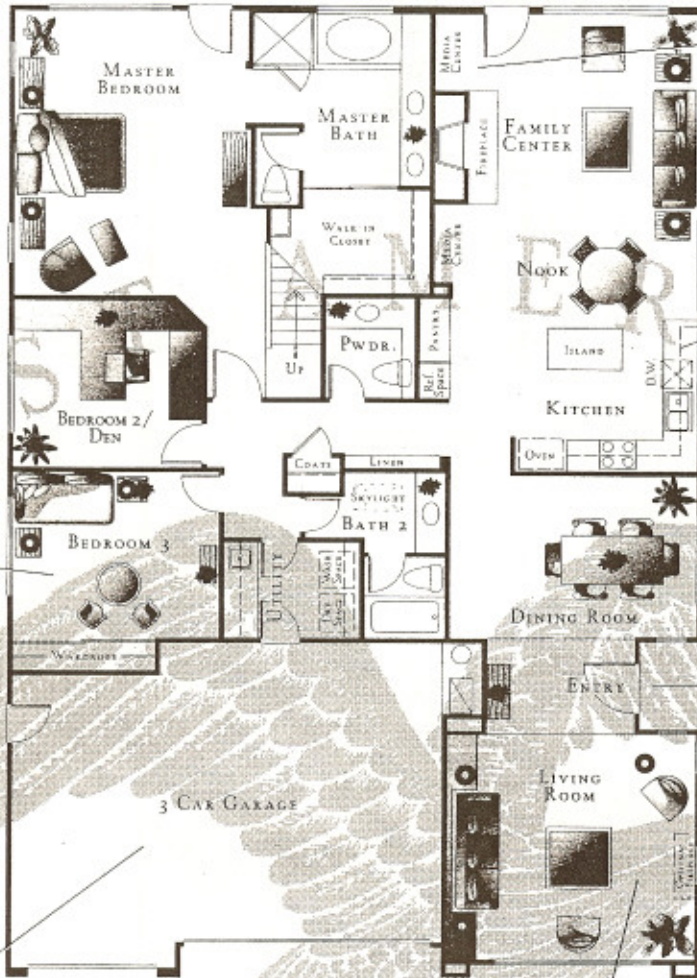

Single Story, 2,425 square feet

Nice built-in area for your media needs. Near a terrific fireplace.

These glass fronted cabinets are one of your standard choices. And the built-in wine rack is a great option.

Did we say this was our smallest home? You couldn't tell by the bedrooms.

Love the feel of the landscaping? We have great packages that can be finished when your home is.

Don't forget you'll have a garage for three cars. Who says one of them can't be a boat?

Plenty of volume here. And you can add a fireplace for even more drama.

191

"THE SLAYMAN"

CANTATA

Loft, 168 square feet

Imagine:
The loft of your
dreams. It's your
retreat, your
hobby room,
your getaway.

You can add a
romantic fireplace
to warm up the
mood.

Choose your route:
The stairs can lead
to your loft from
your family room or
your master suite.

"THE SLAYMAN"

CANTATA