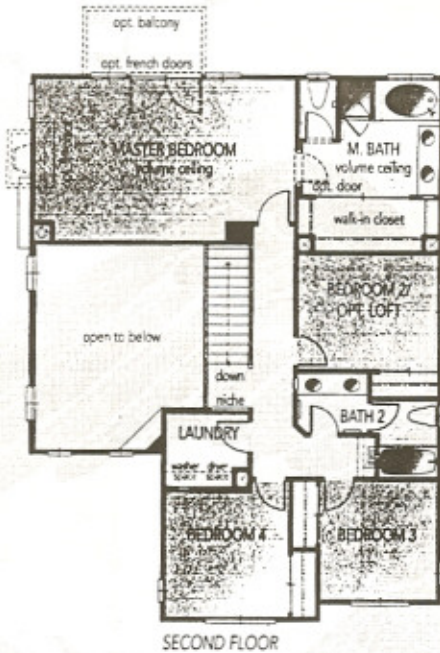

Approximately 2,275 Sq. Ft.

The Newport

Approximately 2,275 Square Feet

- Two-Story ☆ Four Bedroom or Optional Three Bedroom plus Loft
- ☆ Two & One-Half Bath ☆ Formal Living Room & Separate Dining Room
- ☆ Spacious Family Room with Corner Fireplace & Entertainment Niche
- ☆ Kitchen with Center Island ☆ Breakfast Bar & Adjacent Nook ☆ Interior Laundry on Upper Level
- ☆ Two-Car Plus Compact Garage

SECOND FLOOR

OPTIONAL LOFT

FIRST FLOOR