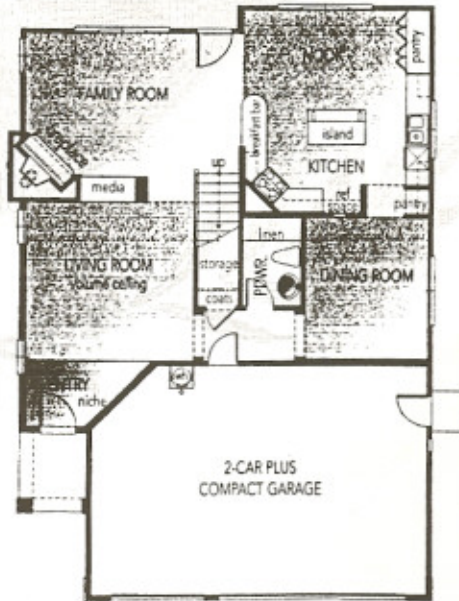

Approximately 2,275 Sq. Ft.

The Newport

Approximately 2,275 Square Feet

- Two-Story ☆ Four Bedroom or Optional Three Bedroom plus Loft
- ☆ Two & One-Half Bath ☆ Formal Living Room & Separate Dining Room
- ☆ Spacious Family Room with Corner Fireplace & Entertainment Niche
- ☆ Kitchen with Center Island ☆ Breakfast Bar & Adjacent Nook ☆ Interior Laundry on Upper Level
- ☆ Two-Car Plus Compact Garage

SECOND FLOOR

OPTIONAL LOFT

FIRST FLOOR