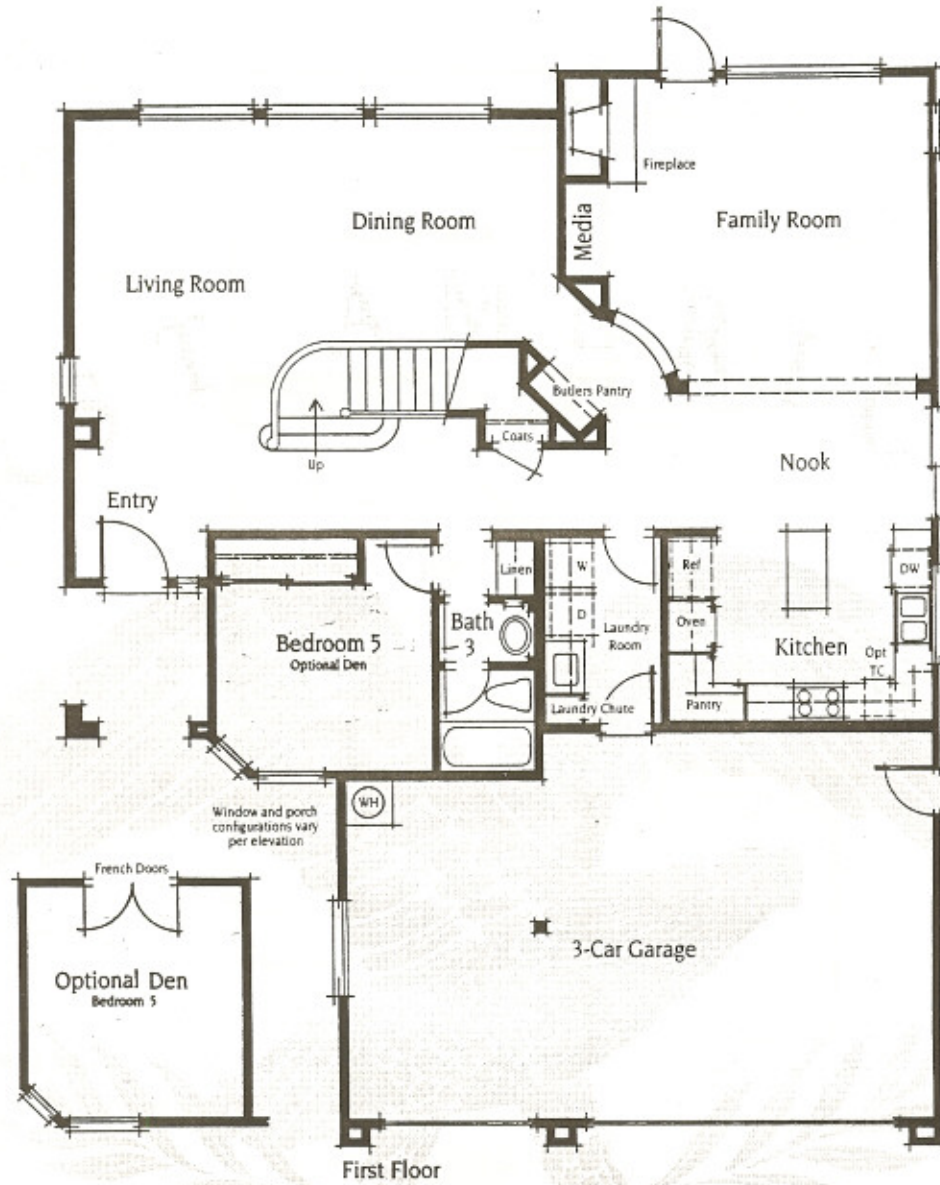

# Windjammer

PLAN THREE

2,887 Square Feet

Five Bedrooms

Three Baths

*Options*

Den at Bedroom 5

Loft at Bedroom 4

Fireplace at Master Bedroom

*In an effort to develop a better product,  
we reserve the right to change elevations,  
specifications, materials and prices  
without notice.*

P L A N T H R E E

PACIFICUM