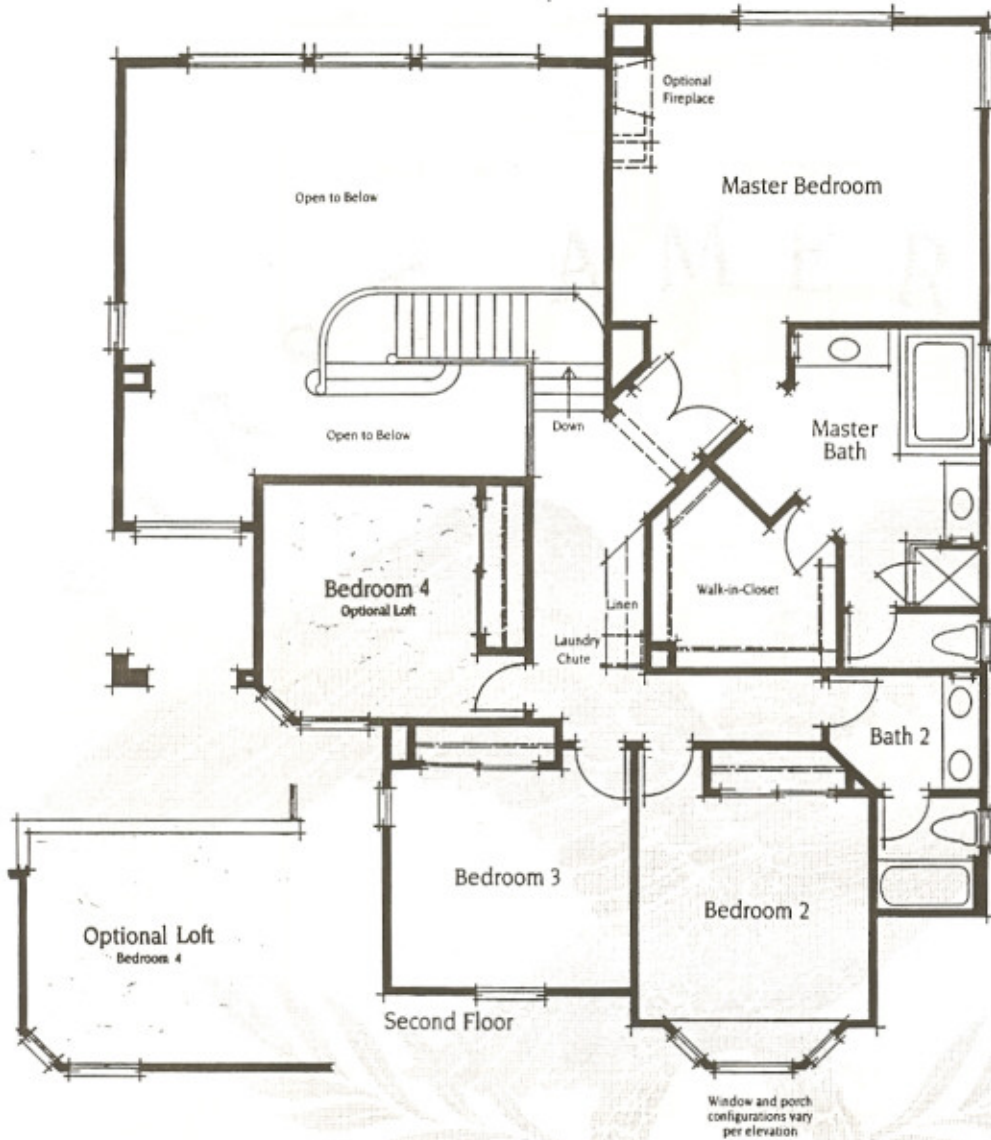

# Windjammer

PLAN THREE

2,887 Square Feet

Five Bedrooms

Three Baths

*Options*

Den at Bedroom 5

Loft at Bedroom 4

Fireplace at Master Bedroom

*In an effort to develop a better product,  
we reserve the right to change elevations,  
specifications, materials and prices  
without notice.*

P L A N T H R E E

PACIFICUM