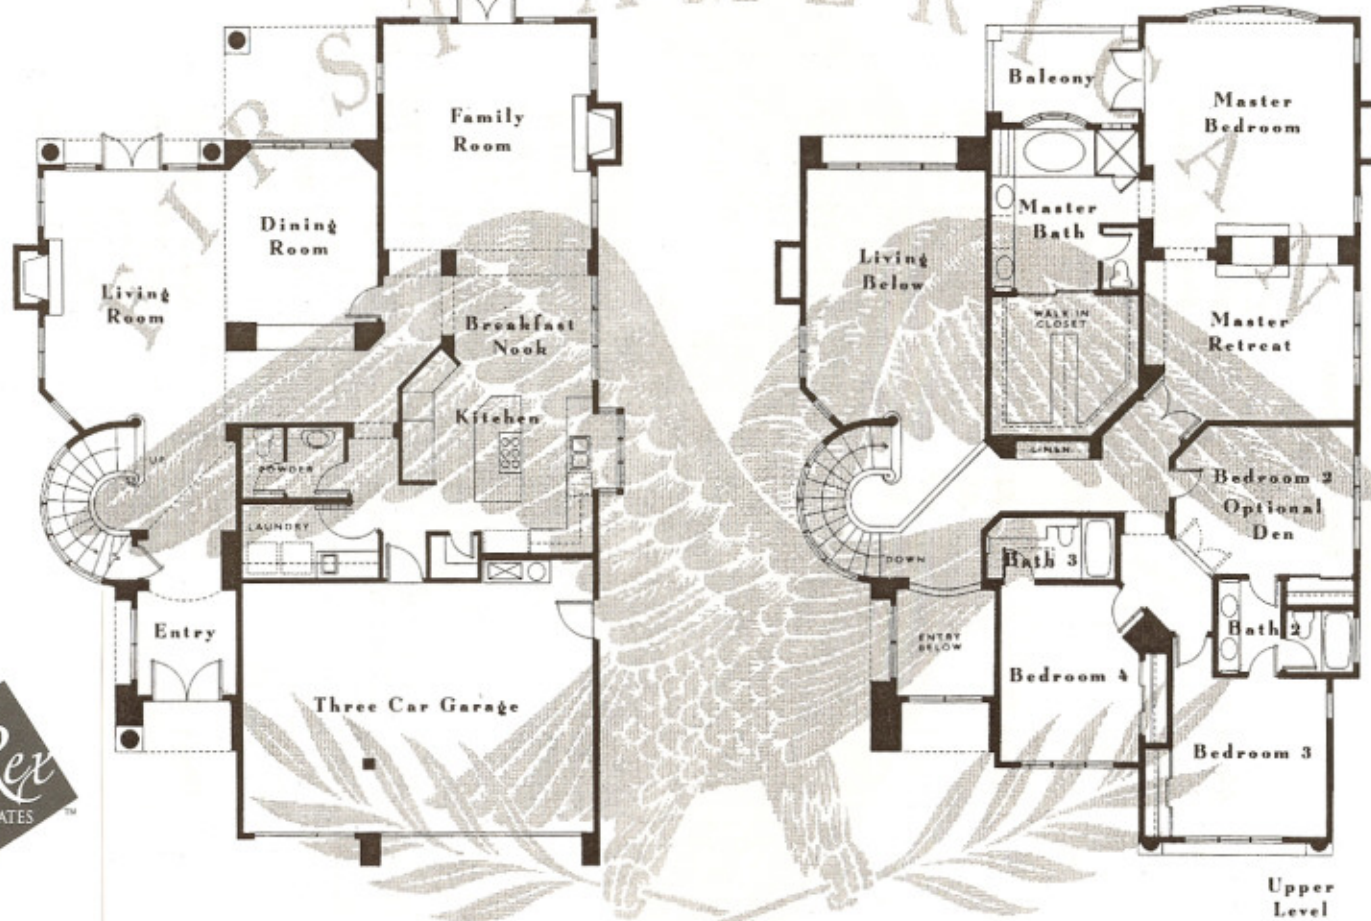

PAVONA in Aviara

*Verdelli*

Plan Four AR • 3522 Sq. Ft.

*4 Bedroom • Master Retreat • 3 1/2 Bath*