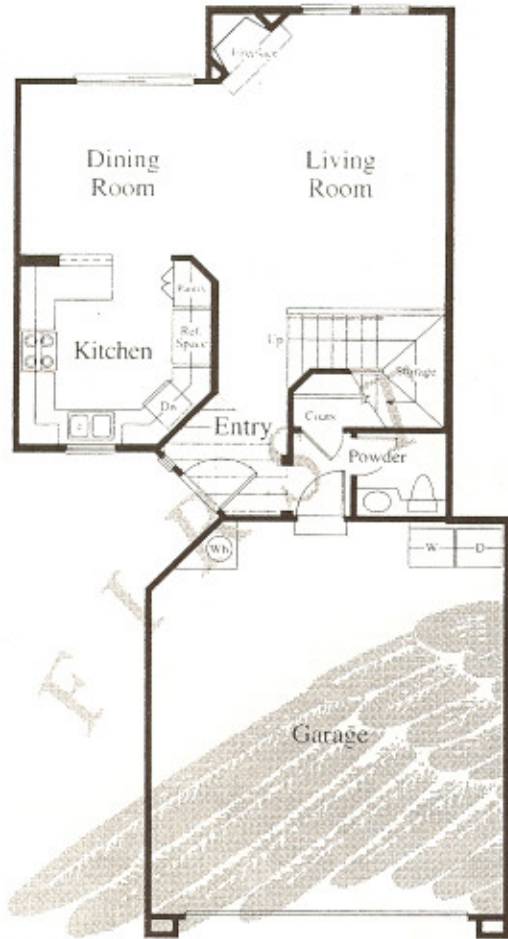

# P L A N 2

First Floor

A M E R I C A

Two Bedroom and Loft  
Two-and-a-half Bath  
Two Story  
Approximately 1,481 sq. ft.

From the tiled entry foyer of this home, your eyes are immediately drawn to the spacious living room with corner fireplace and dramatic soaring ceiling. The formal dining room is perfect for dinner parties or entertaining. The carefully-planned kitchen has a convenient serving bar and roomy pantry. Upstairs, the loft makes an ideal library, studio or media room. The private master suite features a private deck and spacious walk-in closet. The second bedroom is actually a second master suite, with its own private bath.