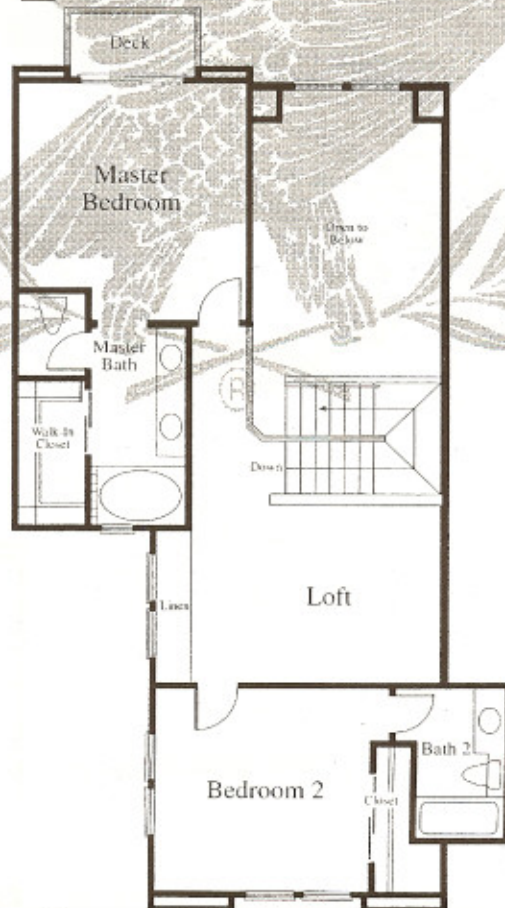

# P L A N 2

First Floor

A M E R I C A

Two Bedroom and Loft  
Two-and-a-half Bath  
Two Story  
Approximately 1,481 sq. ft.

From the tiled entry foyer of this home, your eyes are immediately drawn to the spacious living room with corner fireplace and dramatic soaring ceiling. The formal dining room is perfect for dinner parties or entertaining. The carefully-planned kitchen has a convenient serving bar and roomy pantry. Upstairs, the loft makes an ideal library, studio or media room. The private master suite features a private deck and spacious walk-in closet. The second bedroom is actually a second master suite, with its own private bath.