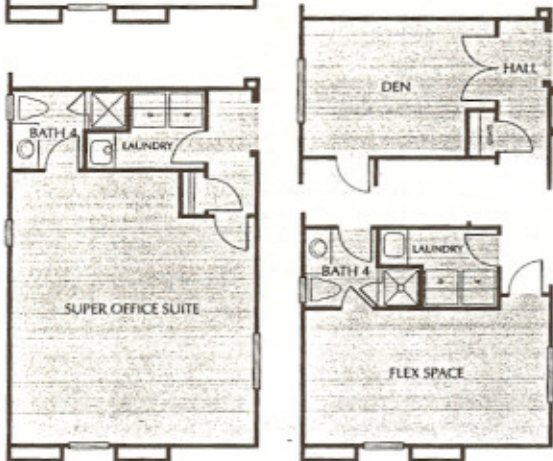

Sausalito Plan Two

2,812 SQUARE FEET
 4 BEDROOMS PLUS LOFT
 4½ BATHS
 2 CAR GARAGE AND
 3RD CAR SWING GARAGE
 OPTIONAL FLEX SPACE

First Floor

Second Floor