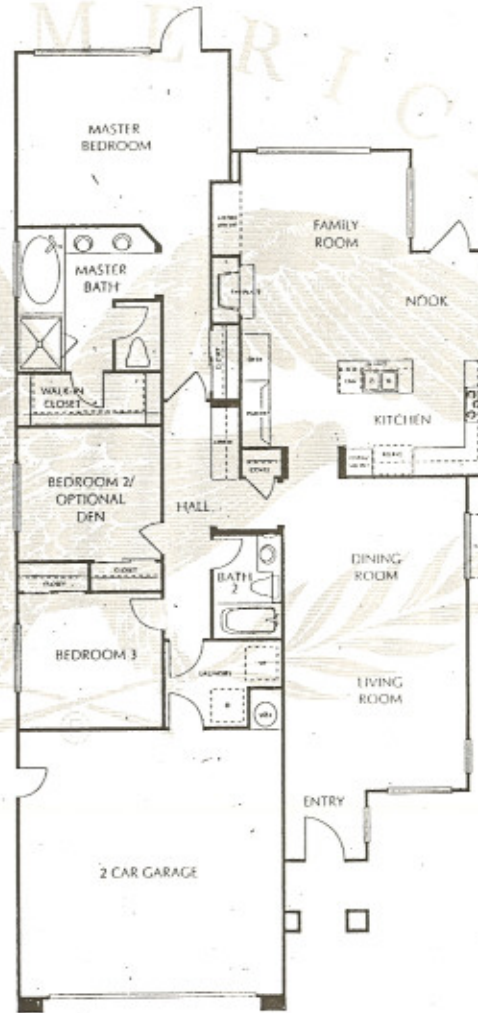

# Doherty

Plan One — 1,812 Square Feet

Single Story, 3 Bedrooms, 2 Bath, 2 Car Garage

Optional Den

*Transform this bedroom into a secluded Den, the perfect place for a convenient home office, or a cozy private retreat.*

*Optional french doors add an element of dining al fresco, enhancing every meal with a little romance.*

*In your home, a door leads to your laundry room and the two-car garage.*